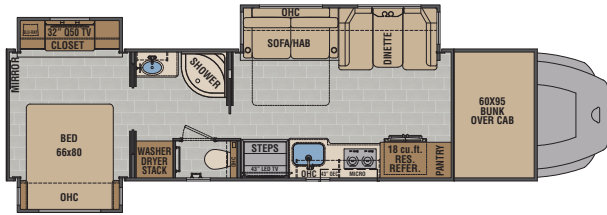

Renegade
CLASSIC
AT A GLANCE

Exterior height **13'6"**
Exterior width **100¹/₄"**
Exterior length **37' - 45'**
Interior height **90"**
Interior width **95¹/₄"**

Fuel capacity **120 Gallons**
Fresh water capacity **150 Gallons**
Grey water capacity **75 Gallons**
Black water capacity **75 Gallons**

KEY FEATURES

- 15 Standard floorplan selections with various configurable floorplan layout options.
- Multiple chassis choices with several transmission options
- Up to 30,000 lbs towing capacity
- Roof Mounted Lateral arm awning with LED lights
- Multiplex system with color touch panel & Bluetooth app control
- Solid hardwood Cabinets
- 3000-watt pure sine wave inverter