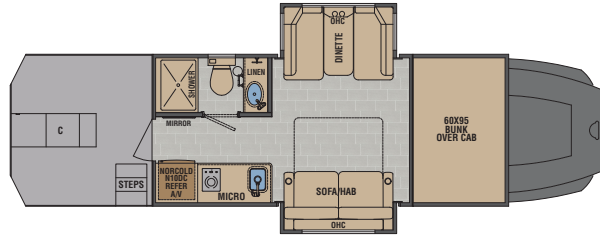

45CMR 45' mid and rear bath, 4 slides

CS140 Toter, Bath, 2 slides*