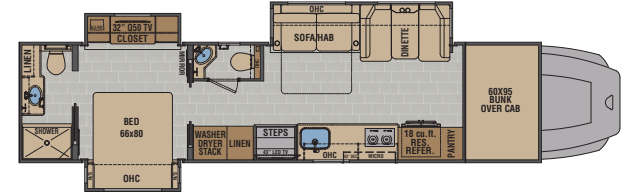

41CRB 41' mid and rear bath, 3 slides