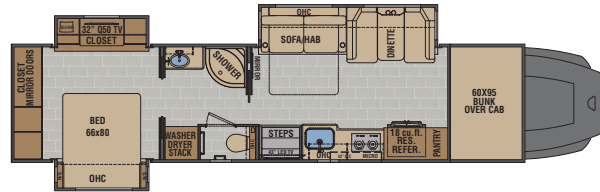

41CRW 41' mid bath, 3 slides