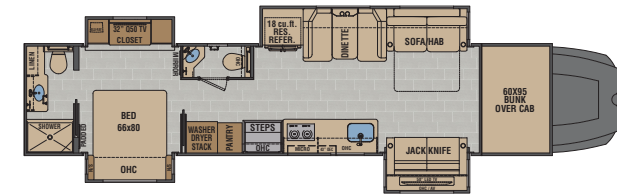

Renegade
CLASSIC
AT A GLANCE

Exterior height **13'6"**
Exterior width **100¹/₄"**
Exterior length **37' - 45'**
Interior height **90"**
Interior width **95¹/₄"**

Fuel capacity **120 Gallons**
Fresh water capacity **150 Gallons**
Grey water capacity **75 Gallons**
Black water capacity **75 Gallons**

38CSB 38' mid bath, 3 slides

41CMB 41' mid bath, 3 slides

41CRB 41' mid and rear bath, 3 slides

41CRW 41' mid bath, 3 slides

43CMD 43' mid and rear bath, 4 slides

45CME 45' mid and rear bath, 4 slides

45CBF 45' mid and rear bath, 3 slides