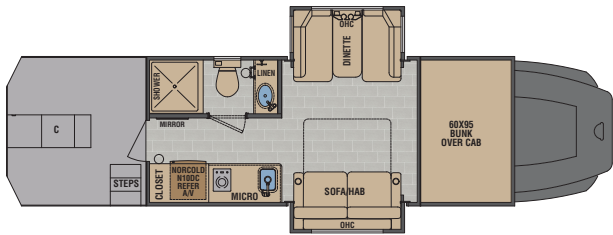

CS150 Toter, Bath, 2 slides*