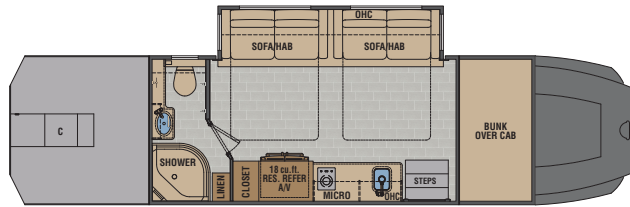

45CMR 45' mid and rear bath, 4 slides

45CRS 45' mid and rear bath, 4 slides

CS120 Toter, Bath, 2 slides*

CS140 Toter, Bath, 2 slides*

CS150 Toter, Bath, 2 slides*

CS170 Toter, Rear bath, 1 slide*

2509 Garage, Mid Bath, 3 slides*