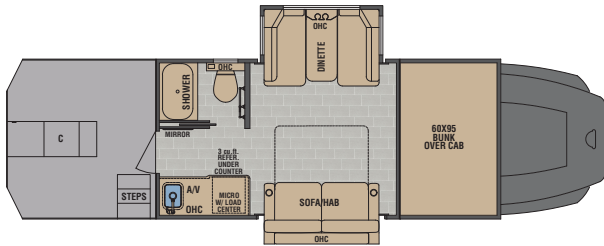

45CBF 45' mid and rear bath, 3 slides

CS120 Toter, Bath, 2 slides*