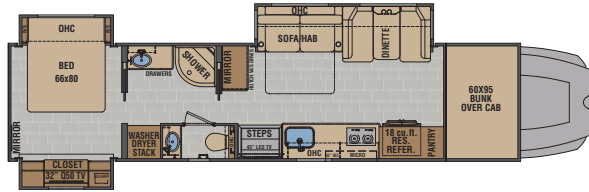

41CMB 41' mid bath, 3 slides